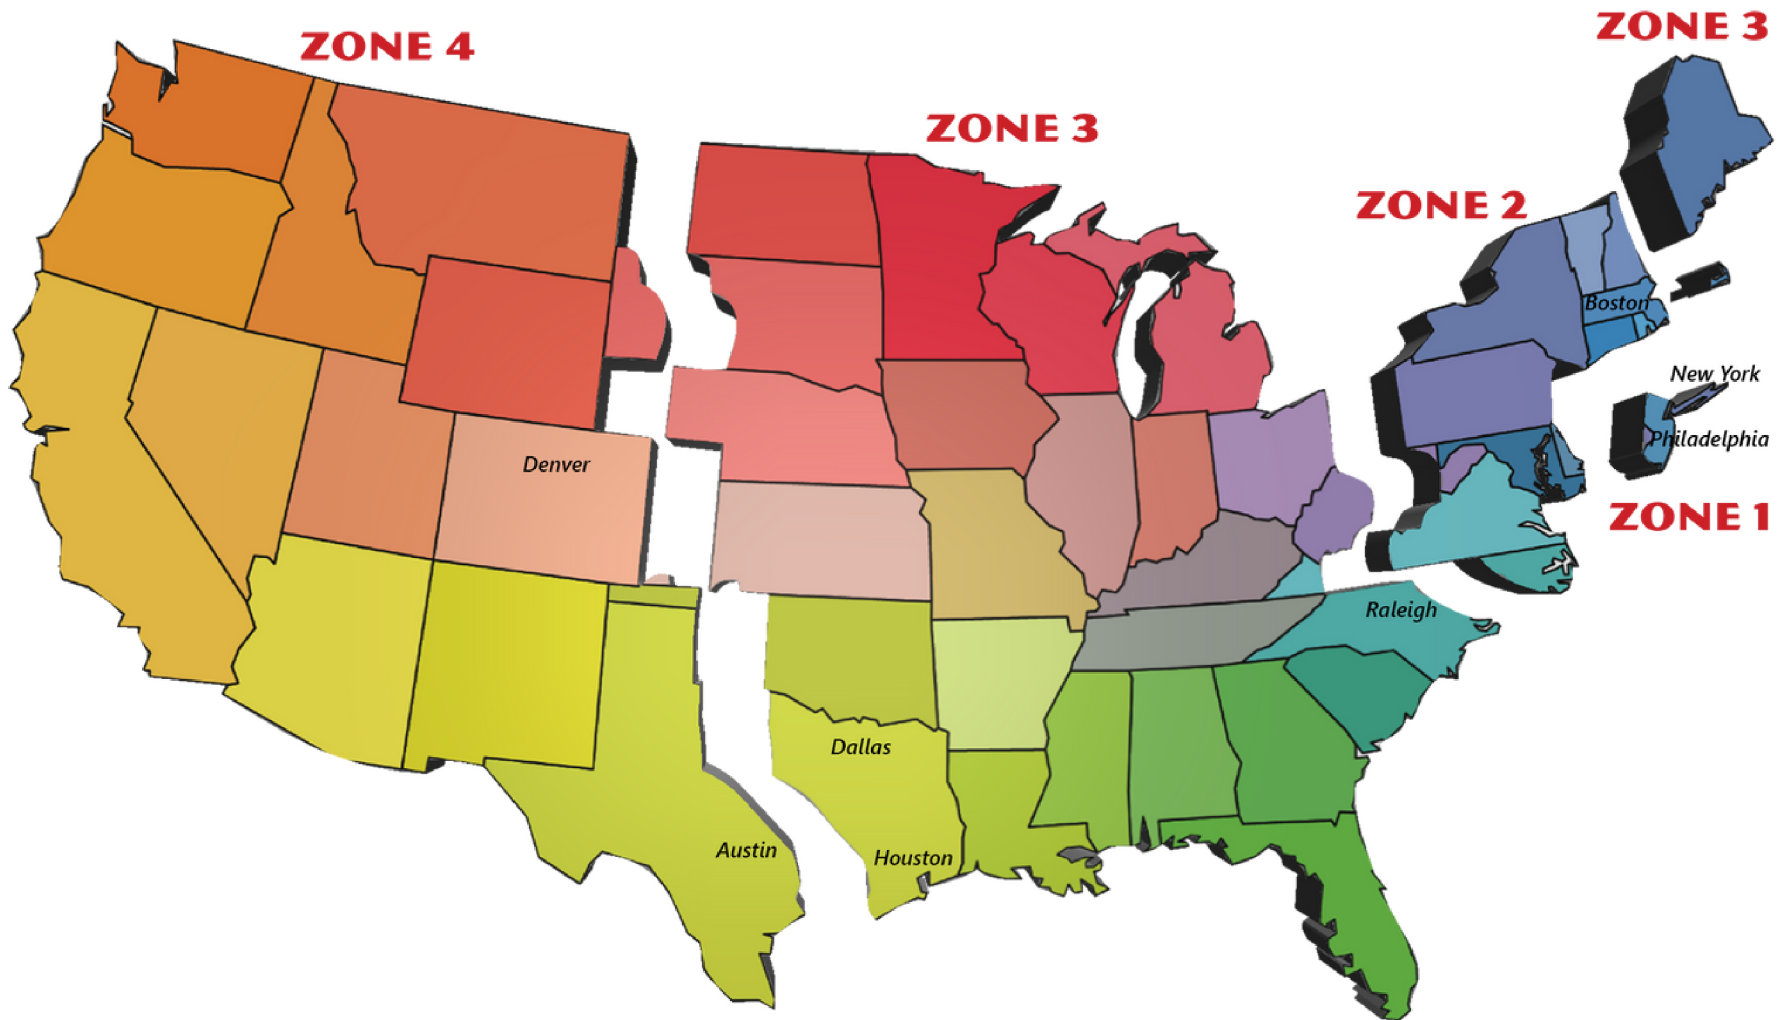

2023 FREE FREIGHT PROGRAM

- **ONE Delivery Per Order Can Qualify**
- **The Threshold for Free Freight Does NOT Include Accessories, Faucets/Plumbing, Hand Sinks, & Wall Shelves**
- **A Surcharge Will Be Added To Customer's Invoice If Needing Limited Access ($150), Liftgate ($75), Delivery Appointment ($50), & Oversize Fees ($250)**