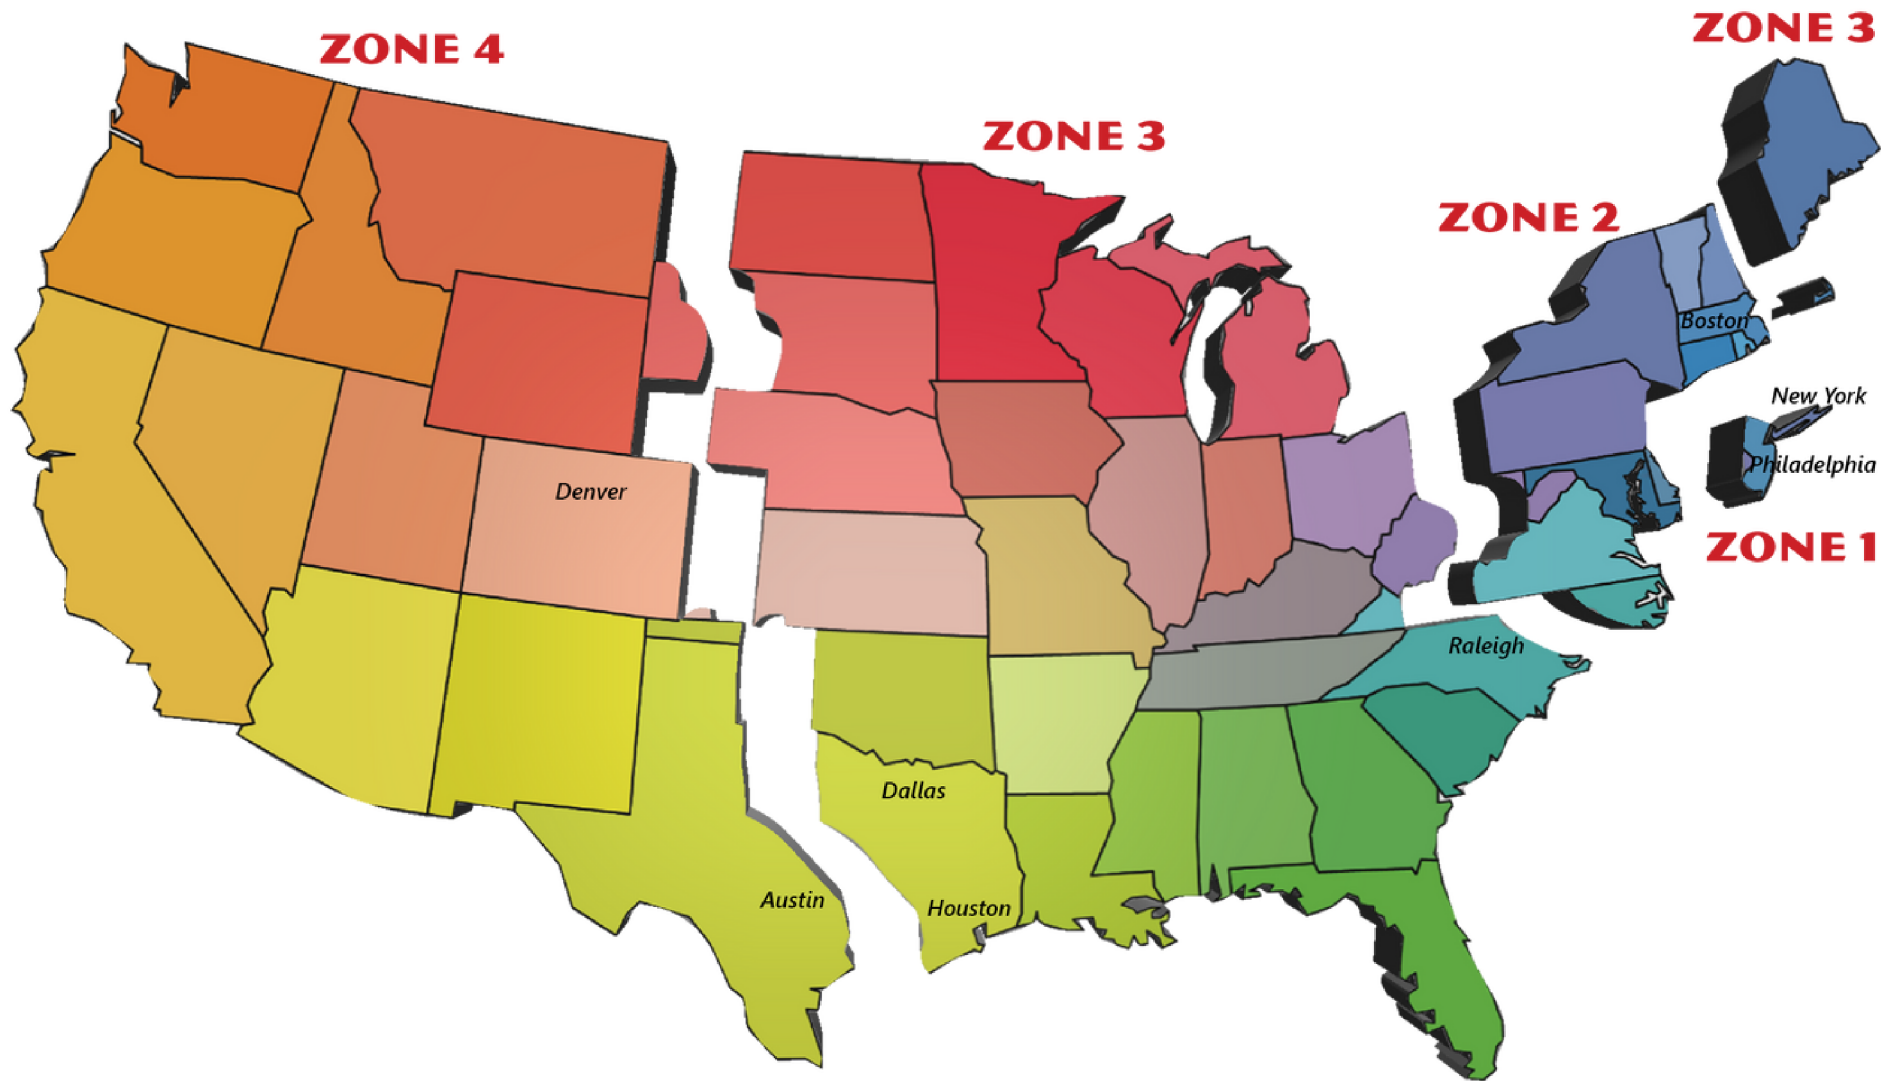

Minimum Order $ Amount To Qualify For Free Freight:

- **Zone 1: $2,000**
- **Zone 2: $3,000**
- **Zone 3: $4,000**
- **Zone 4: $6,000**

*The Threshold for Free Freight Does NOT Include Accessories, Faucets, Hand Sinks, or Wall Shelves