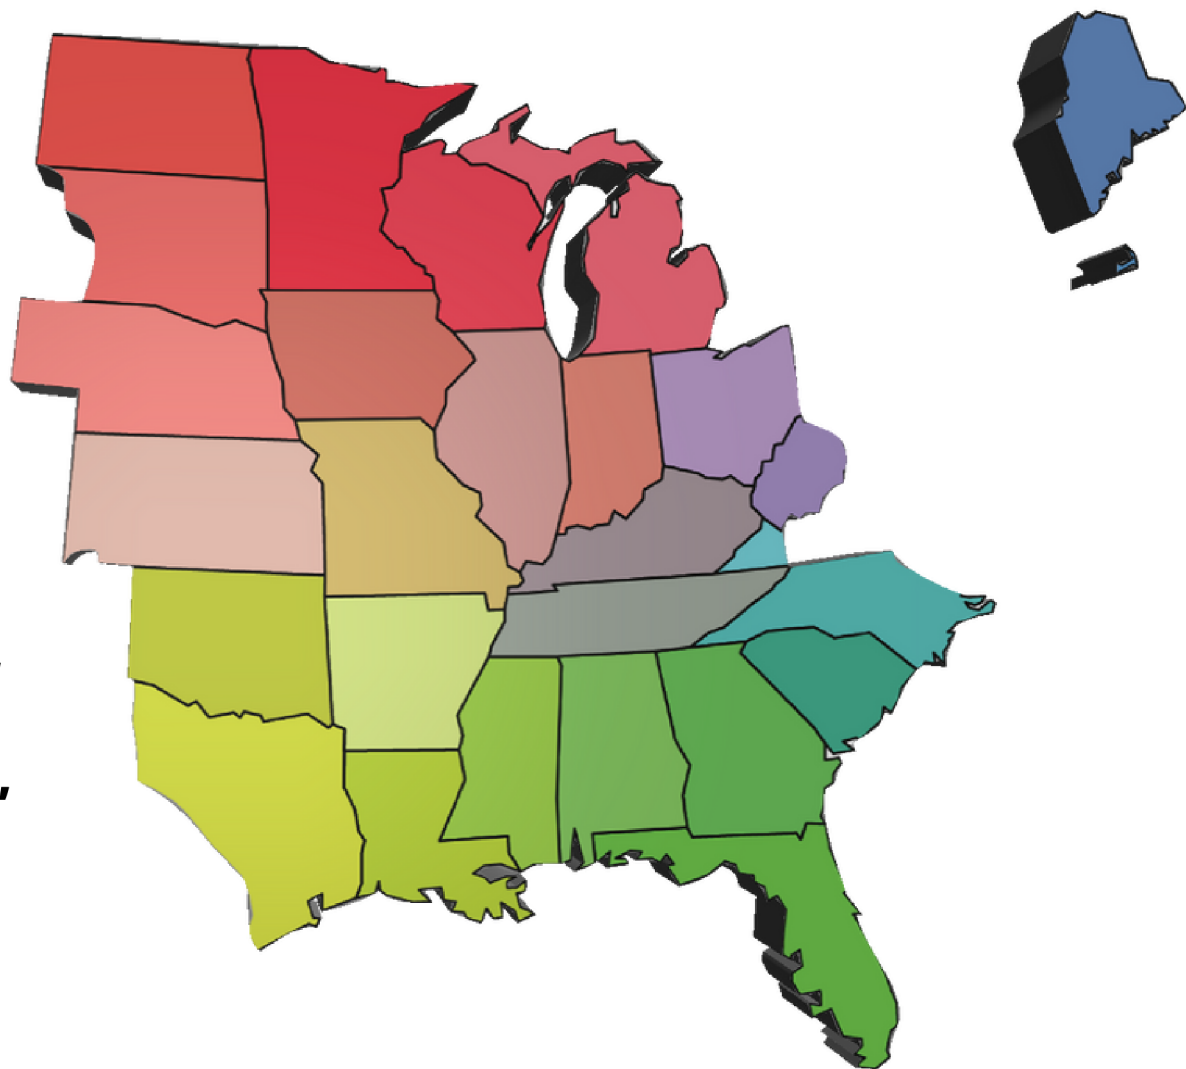

ZONE 1

NJ/NYC Metro Area

**\$2,000+ Orders Qualify for
Free Freight**

***The Threshold for Free Freight Does NOT Include Accessories, Faucets, Hand Sinks, or Wall Shelves**

ZONE 2

**New Hampshire, Vermont, Most of
Massachusetts, Rhode Island,
Connecticut, Most of New York, Most
of Pennsylvania, Delaware, Maryland,
Parts of West Virginia, & Part of
North Carolina**

**\$3,000+ Orders Qualify for Free
Freight**

***The Threshold for Free Freight Does NOT Include Accessories, Faucets, Hand Sinks, or Wall Shelves**

ZONE 3

**Maine, Parts of
Massachusetts, Most of
North Carolina, South
Carolina, Georgia, Florida,
Alabama, Mississippi,
Louisiana, Parts of Texas,
Most of Oklahoma,
Arkansas, Tennessee,
Kentucky, Part of West
Virginia, Ohio, Michigan,
Indiana, Illinois, Wisconsin,
Missouri, Kansas, Most of
Nebraska, Iowa, Minnesota,
Most of South Dakota, &
North Dakota**