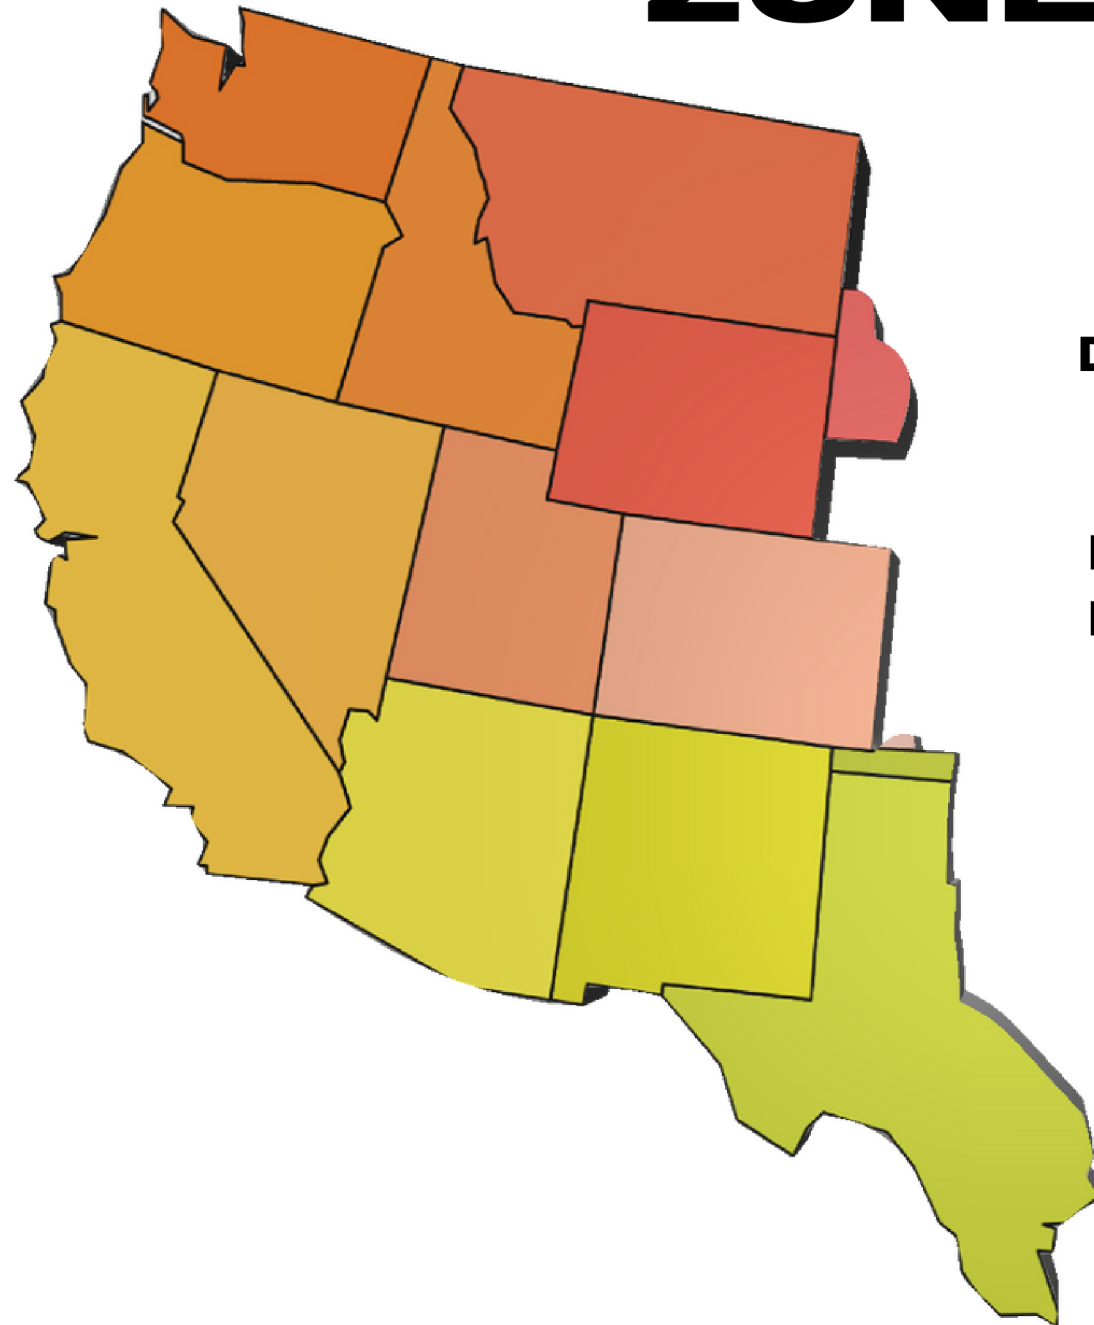

ZONE 1

NJ/NYC Metro Area

**\$2,000+ Orders Qualify for
Free Freight**

***The Threshold for Free Freight Does NOT Include Accessories, Faucets, Hand Sinks, or Wall Shelves**

ZONE 2

**New Hampshire, Vermont, Most of
Massachusetts, Rhode Island,
Connecticut, Most of New York, Most
of Pennsylvania, Delaware, Maryland,
Parts of West Virginia, & Part of
North Carolina**

**\$3,000+ Orders Qualify for Free
Freight**

***The Threshold for Free Freight Does NOT Include Accessories, Faucets, Hand Sinks, or Wall Shelves**

ZONE 3

**Maine, Parts of
Massachusetts, Most of
North Carolina, South
Carolina, Georgia, Florida,
Alabama, Mississippi,
Louisiana, Parts of Texas,
Most of Oklahoma,
Arkansas, Tennessee,
Kentucky, Part of West
Virginia, Ohio, Michigan,
Indiana, Illinois, Wisconsin,
Missouri, Kansas, Most of
Nebraska, Iowa, Minnesota,
Most of South Dakota, &
North Dakota**

**\$4,000+ Orders Qualify for
Free Freight**

***The Threshold for Free Freight Does NOT Include Accessories, Faucets, Hand Sinks, or Wall Shelves**

ZONE 4

**Montana, Part of South
Dakota, Wyoming, Colorado,
Bit of Kansas, Part of
Oklahoma, Most of Texas,
New Mexico, Arizona, Utah,
Nevada, California, Oregon,
Idaho, Montana, &
Washington**